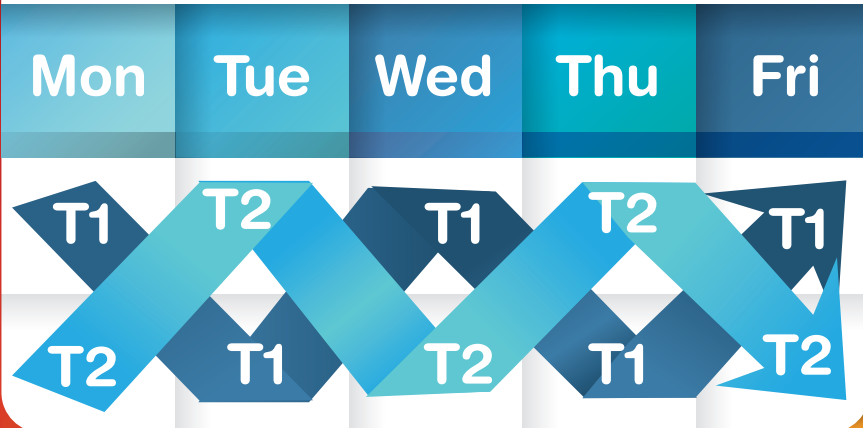

-45 euros Intensive Course

-20 euros Conversation

PUBLIC HOLIDAYS

- JANUARY 01/01/21
06/01/21
22/01/21
- MARCH 19/03/21
- APRIL 02/04/21
05/04/21
- JUNE 24/06/21
- NOVEMBER 01/11/21
- DECEMBER 03/12/21
10/12/21

ZIGZAG SCHEDULE

Some of the groups will have Monday-Wednesday-Friday morning pass and Tuesday-Thursday afternoons pass, and the other groups will have it the other way around. During your stay you will be changing from one shift to another according to your level, so everyone will be able to enjoy alternately 2 free mornings and 3 free afternoons or viceversa. The lessons timetable is subject to changes if necessary for school organization.

SPECIAL STARTING DATES ONLY FOR BEGINNERS

- **JANUARY** 04/01/21
- **FEBRUARY** 01/02/21
- **MARCH** 01/03/21, 22/03/21
- **APRIL** 10/04/21, 31/04/21
- **MAY** 10/05/21, 31/05/21
- **JUNE** 14/06/21, 28/06/21
- **JULY** 05/07/21, 12/07/21, 19/07/21, 26/07/21
- **AUGUST** 02/08/21, 09/08/21, 16/08/21, 23/08/21, 30/08/21
- **SEPTEMBER** 06/09/21, 13/09/21, 20/09/21
- **OCTOBER** 04/10/21
- **NOVEMBER** 08/11/21
- **DECEMBER** 06/12/21